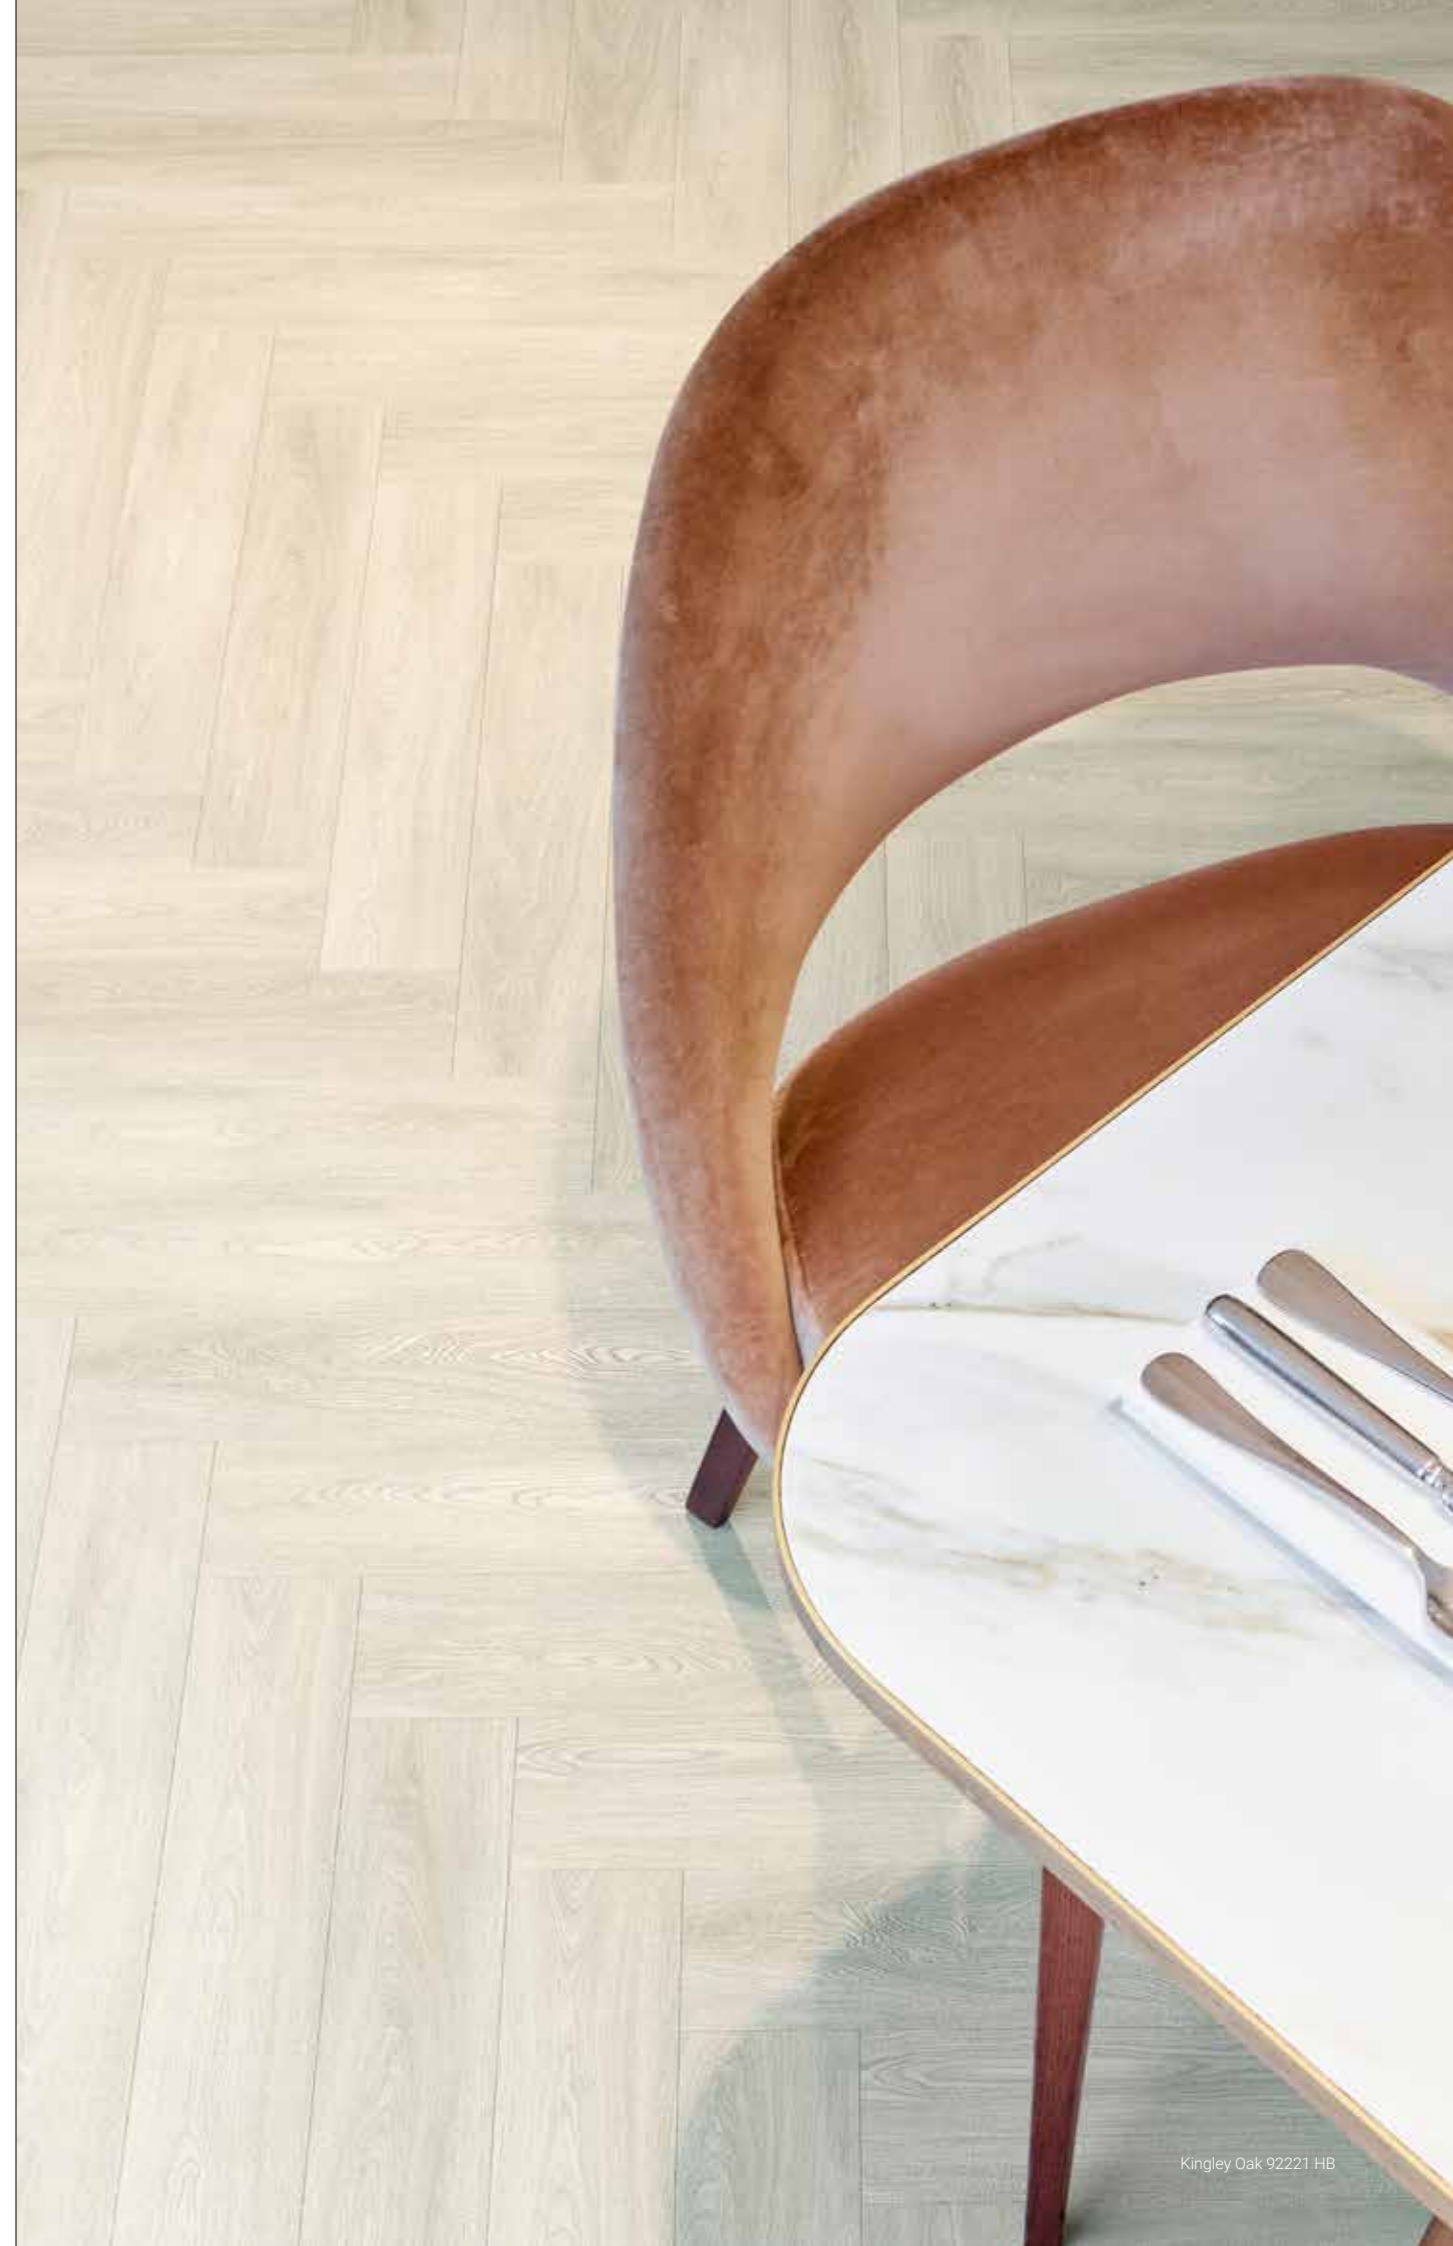

NL Ontwerp vrijuit en ga voor ultieme prestaties

Bij het ontwerpen van ruimtes mogen functionele eisen geen grenzen stellen aan je creativiteit. Daarom creëerden we Origin 70 luxe vinyltegels en -planken. Met veelzijdige designs, eenvoudige compatibiliteit met tapijttegels en prestatiegerichte duurzaamheid om intensief gebruik te weerstaan, is Origin 70 een gemakkelijk te installeren vloer die jou de vrijheid geeft om drukbezochte ruimtes te ontwerpen. Origin 70 wordt in België gemaakt, is volledig recyclebaar en dus ook duurzaam.

DE Gestaltungsfreiheit mit optimaler Leistung

Die Gestaltung von Räumen sollte nicht durch funktionale Anforderungen eingeschränkt werden. Deshalb haben wir Origin 70 LVT-Fliesen und -Planken entwickelt. Mit einer vielseitigen Kollektion von Designs, der einfachen Kompatibilität mit Teppichfliesen und der Strapazierfähigkeit und Leistung, die einer intensiven Nutzung standhalten, ist dies ein einfach zu verlegender Bodenbelag, der Gestaltungsfreiheit in stark frequentierten Bereichen bietet. Origin 70 wird in Belgien hergestellt und kann vollständig recycelt werden. So profitieren Projekte außerdem von einem Boden, der auch nachhaltig ist.