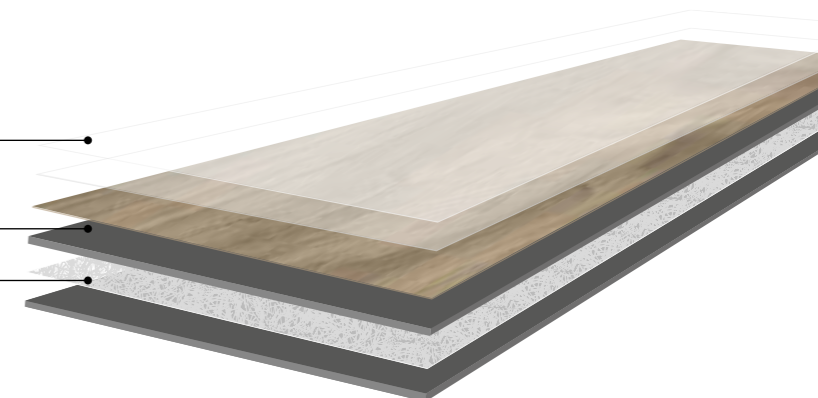

Dryback

Verene™ finish: enhanced scratch and stain performance with an ultra-matt look

Great walking comfort

Fibreglass layer for superior dimensional stability