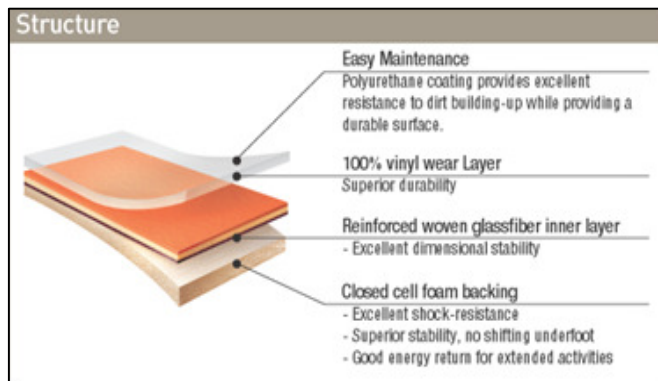

LG Hausys floors

Product Specification

Classification

LG Hausys floors [Rexcourt 3.9T/4.5T/6.5T/8.0T] : Sheet / Heterogeneous Sheet / Commercial / Specialty

Introduction

Designed for sports flooring where shock absorption, elasticity, and other demanding requirements are needed.

Structure

Characteristics / Advantage

Designed for sports flooring where shock absorption, elasticity, and other demanding requirements are needed.

Polyurethane coating makes maintenance easy and economical.

100% vinyl wear layer offers extra durability.

Dimensional stability delivers stable playing surface for athletic protection.

Closed cell structure offers superior noise level reduction.

Available in wood and solid visuals to meet most design requirements for sports flooring.